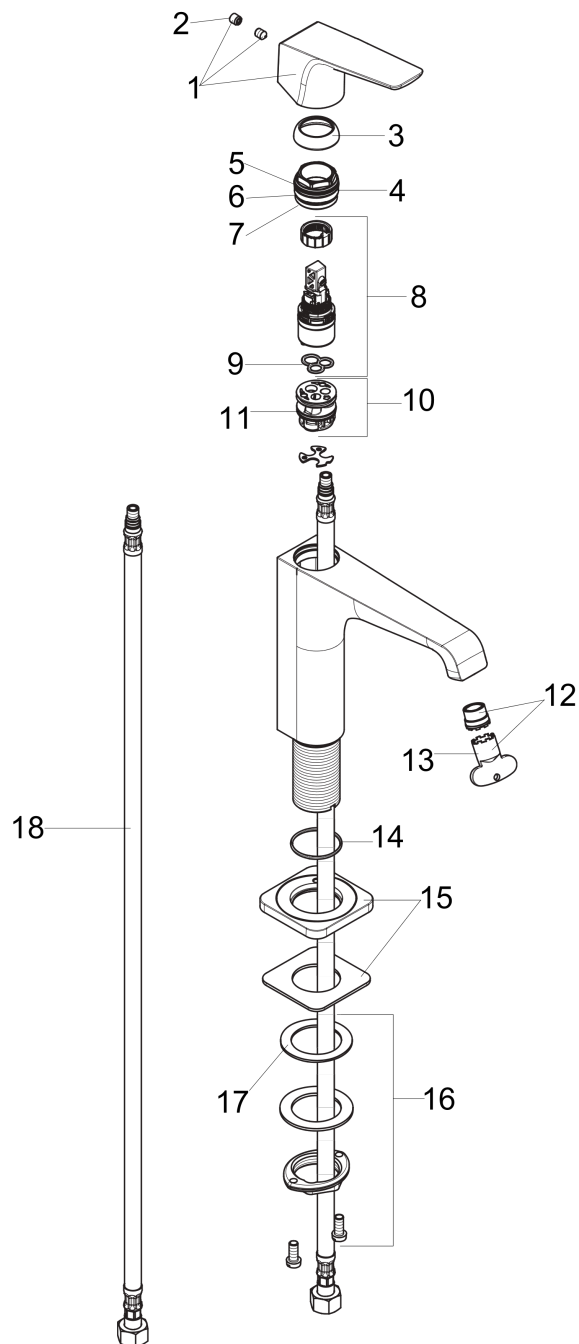

AXOR Citterio E
Single-Hole Faucet 250 with Lever Handle, 1.2 GPM
 Finishes : Part no. : **36113001**

Features

- Spray modes: Laminar spray
- Flow: 1.2 GPM (4.5 L/Min)
- Ceramic cartridge
- Does not include: Pop-up assembly

Item details

List Price \$ 1,441.00

Technology

Compliance

Product image

Scale drawing

AXOR Citterio E
Single-Hole Faucet 250 with Lever Handle, 1.2 GPM
Finishes : Part no. : **36113001**

Exploded drawing

Year of production: >07/16

AXOR Citterio E
Single-Hole Faucet 250 with Lever Handle, 1.2 GPM
 Finishes : Part no. : **36113001**

Spare parts list

Year of production: >07/16

Pos.		Part no.	Price	PU
1	handle	92593000	-	1
2	screw cover	96762000	-	1
3	flange	98863000	-	1
4	nut	98864000	-	1
5	O-Ring 22x2	98185000	-	1
6	O-ring 28x1,5	98421000	-	1
7	O-ring 25x1,5	98146000	-	1
8	cartridge, assy	95973001	-	1
9	seal	98865000	-	1
10	adapter for cartridge	98866000	-	1
11	O-ring 23x2	98398000	-	1
12	aerator laminar M16,5x1 (4,5 l/min)	92876000	-	1
13	special tool	98987000	-	1
14	O-ring 30x1,5	98433000	-	1
15	escutcheon	92190000	-	1
16	fixing set (Ø 32)	13961000	-	1
17	lever collar	97548000	-	1
18	connection hose 35½" M8x0,75 3/8"	96316001	-	1