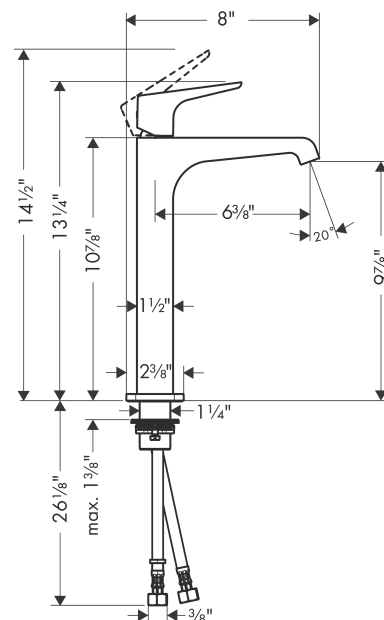

AXOR Citterio E
Single-Hole Faucet 250 with Lever Handle, 1.2 GPM
 Finishes : Part no. : **36113001**

Features

- Spray modes: Laminar spray
- Flow: 1.2 GPM (4.5 L/Min)
- Ceramic cartridge
- Does not include: Pop-up assembly

Item details

List Price \$ 1,441.00

Technology

Compliance

Product image

Scale drawing

AXOR Citterio E
Single-Hole Faucet 250 with Lever Handle, 1.2 GPM
Finishes : Part no. : **36113001**

Exploded drawing

Year of production: >07/16

AXOR Citterio E
Single-Hole Faucet 250 with Lever Handle, 1.2 GPM
 Finishes : Part no. : **36113001**

Spare parts list

Year of production: >07/16

Pos.		Part no.	Price	PU
1	handle	92593000	-	1
2	screw cover	96762000	-	1
3	flange	98863000	-	1
4	nut	98864000	-	1
5	O-Ring 22x2	98185000	-	1
6	O-ring 28x1,5	98421000	-	1
7	O-ring 25x1,5	98146000	-	1
8	cartridge, assy	95973001	-	1
9	seal	98865000	-	1
10	adapter for cartridge	98866000	-	1
11	O-ring 23x2	98398000	-	1
12	aerator laminar M16,5x1 (4,5 l/min)	92876000	-	1
13	special tool	98987000	-	1
14	O-ring 30x1,5	98433000	-	1
15	escutcheon	92190000	-	1
16	fixing set (Ø 32)	13961000	-	1
17	lever collar	97548000	-	1
18	connection hose 35½" M8x0,75 3/8"	96316001	-	1